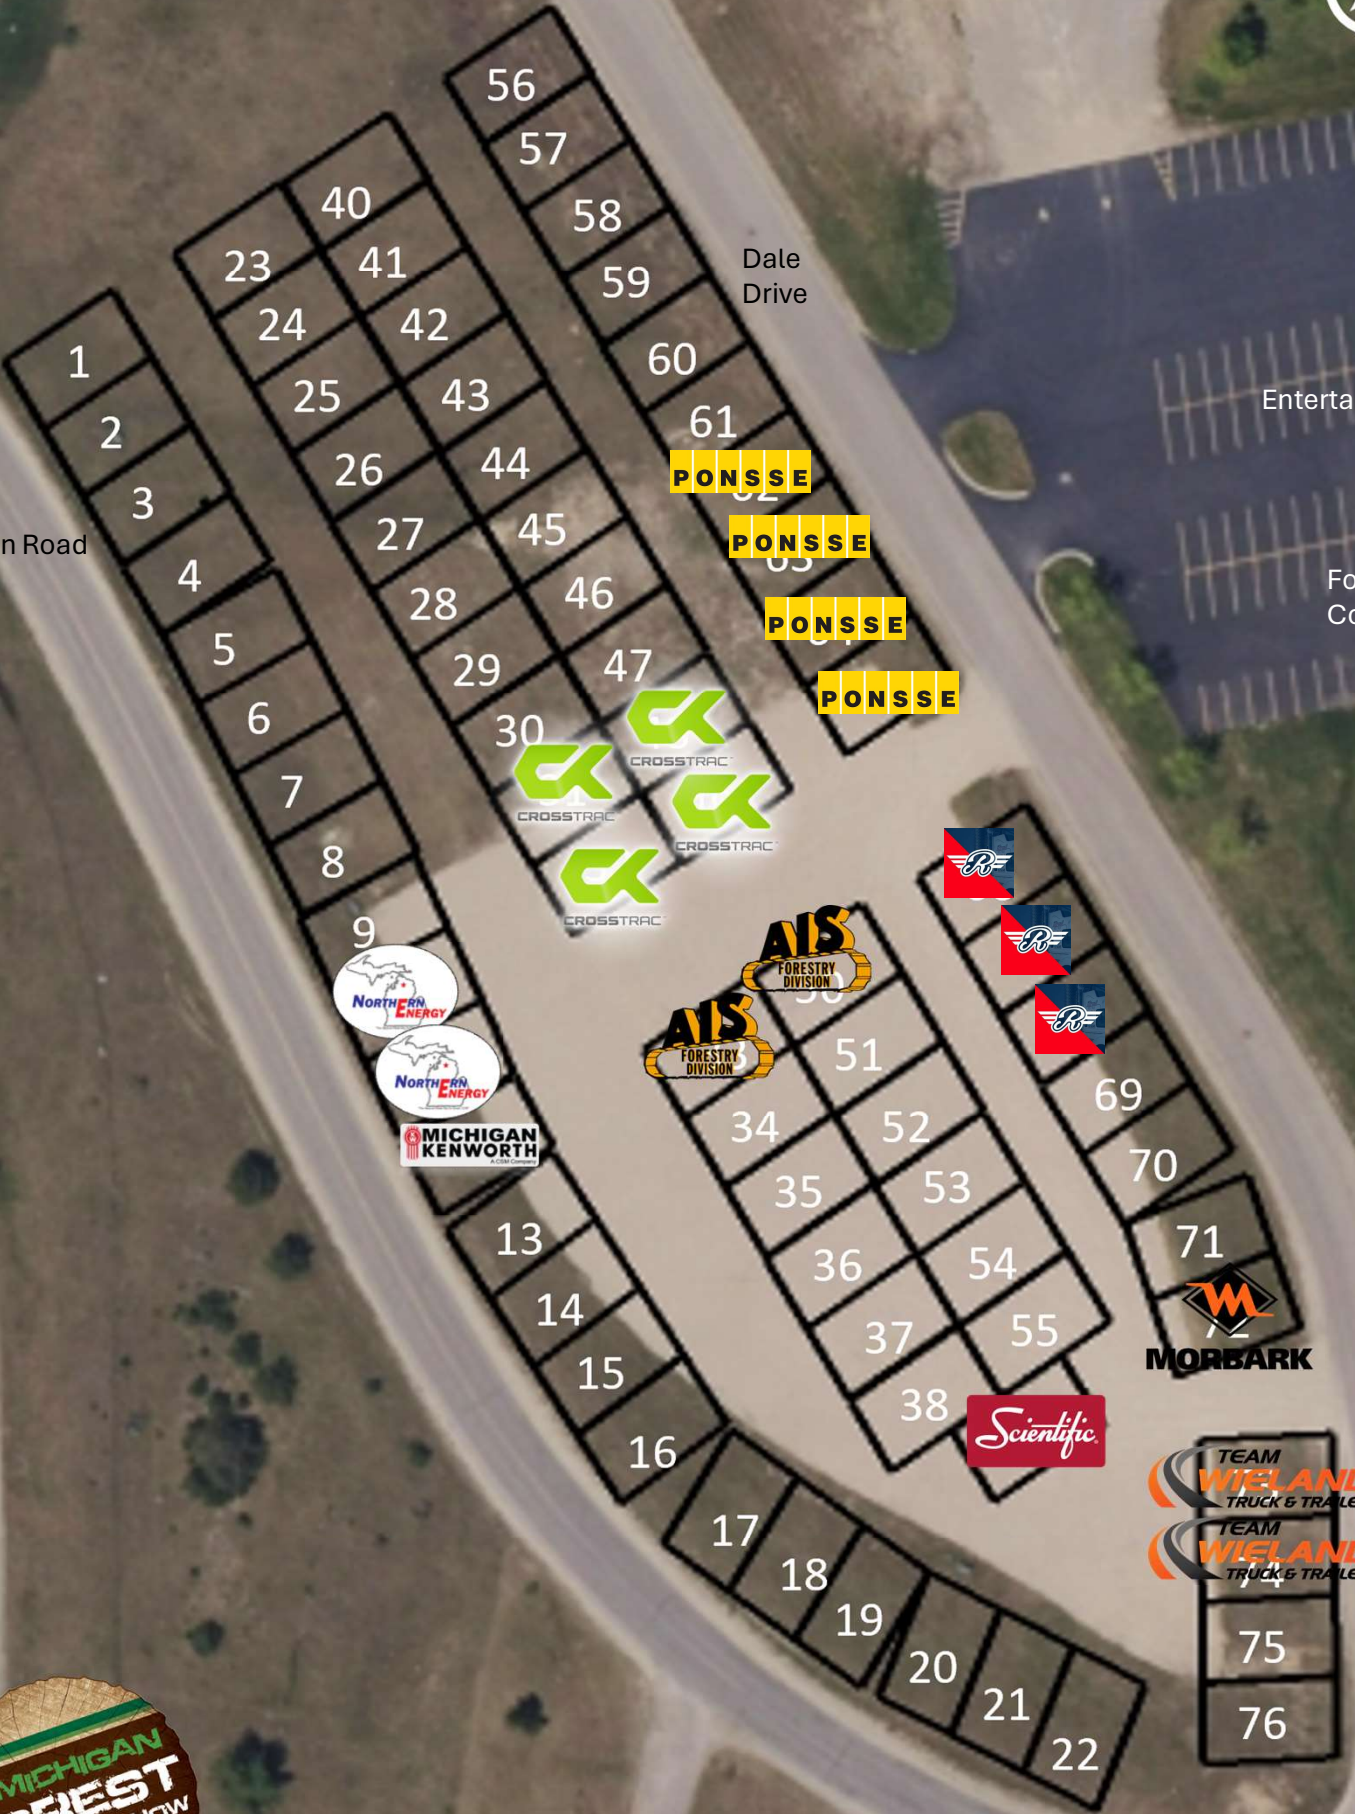

Outdoor Exhibitor Map

Johnson Road

Dale Drive

Entertainment

Food Court

Dale Drive

Johnson Road

PONSSE

PONSSE

PONSSE

PONSSE